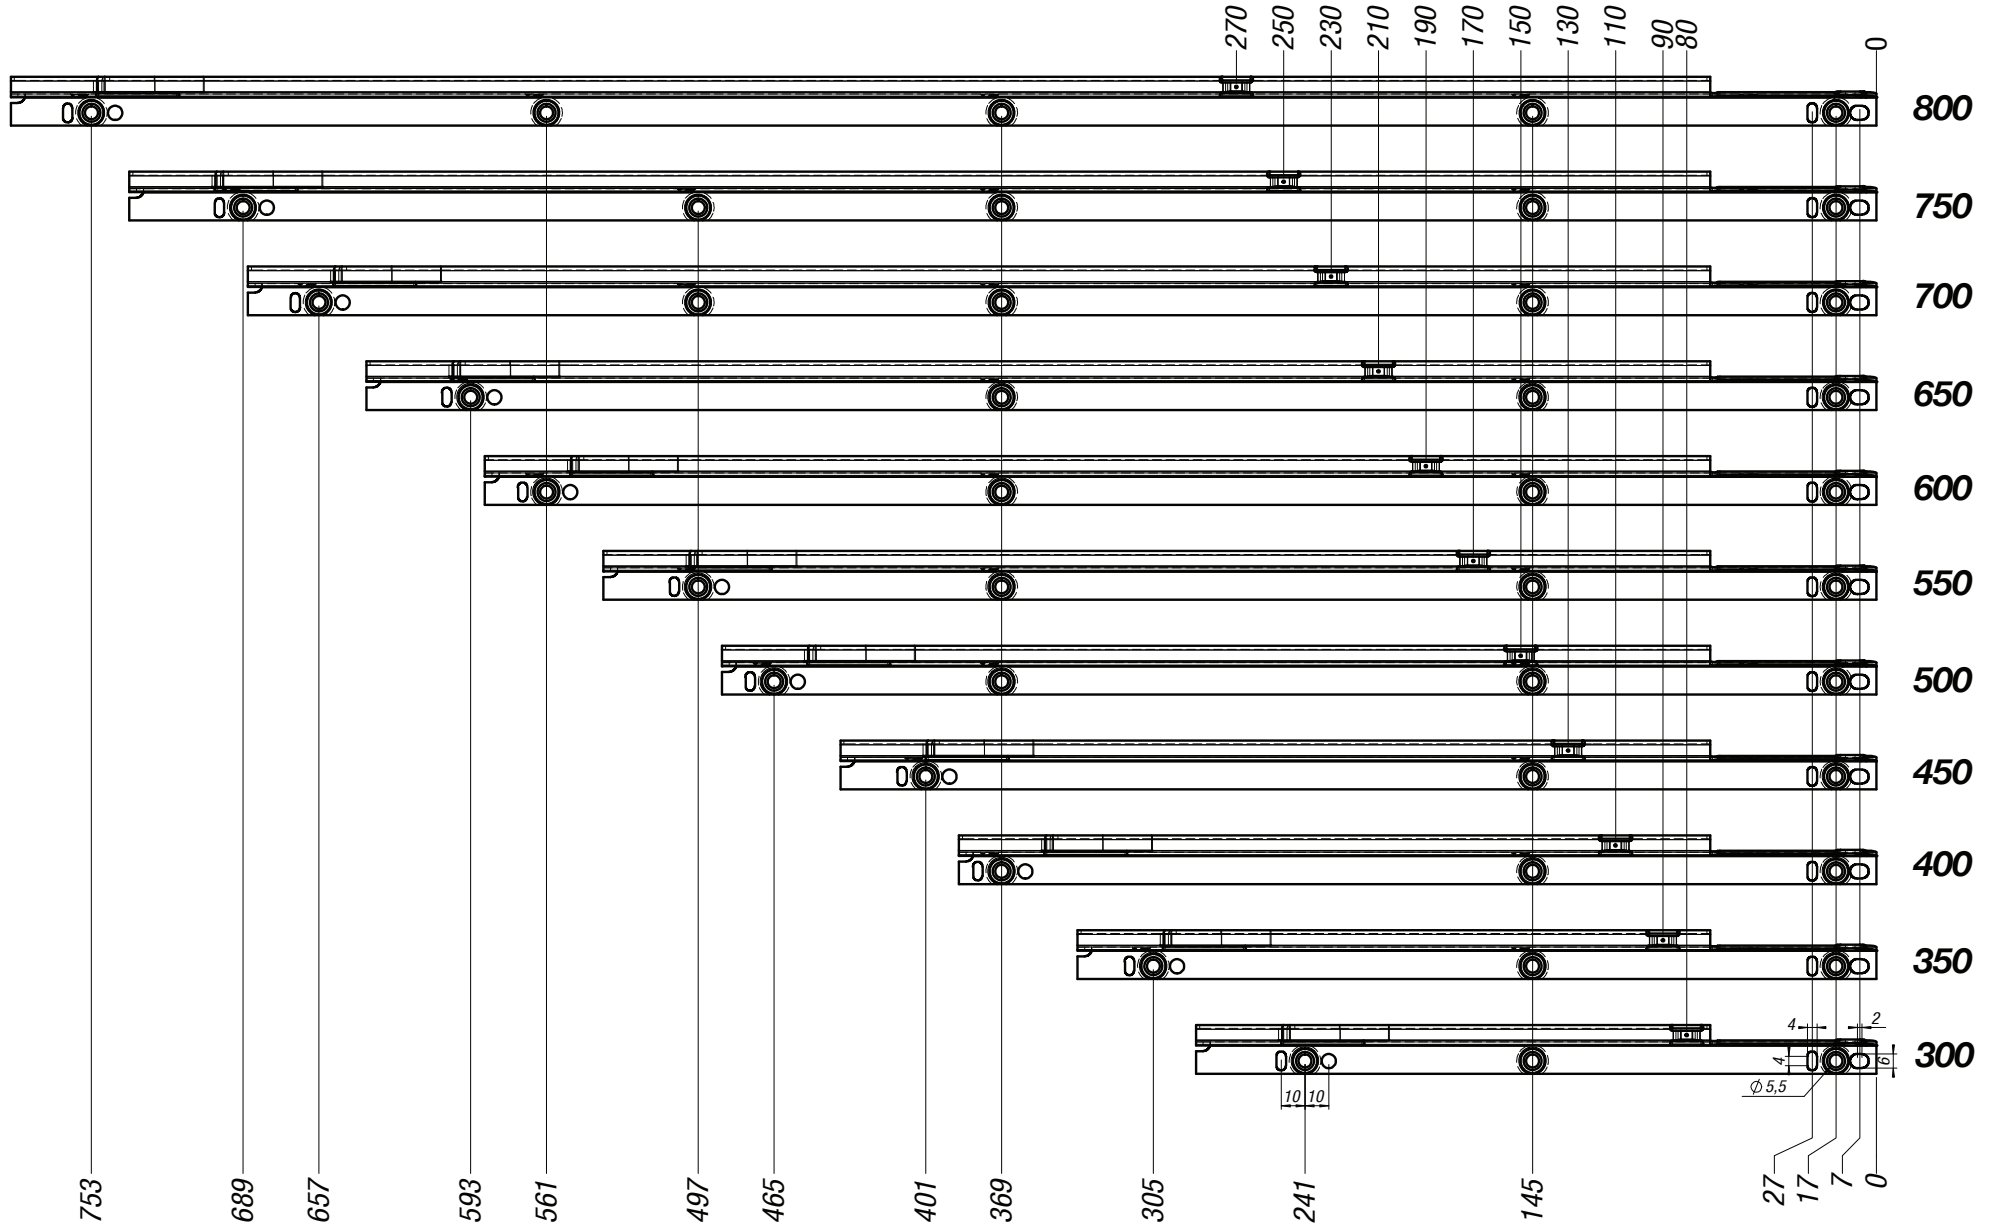

FR6500 Drawer member horizontal hole-pattern

www.fultererusa.com

FR6500 Drawer member vertical hole-pattern

Fulterer

www.fultererusa.com

FR6500 Cabinet member hole-pattern *Left shown (Right mirrored)*

www.fultererusa.com