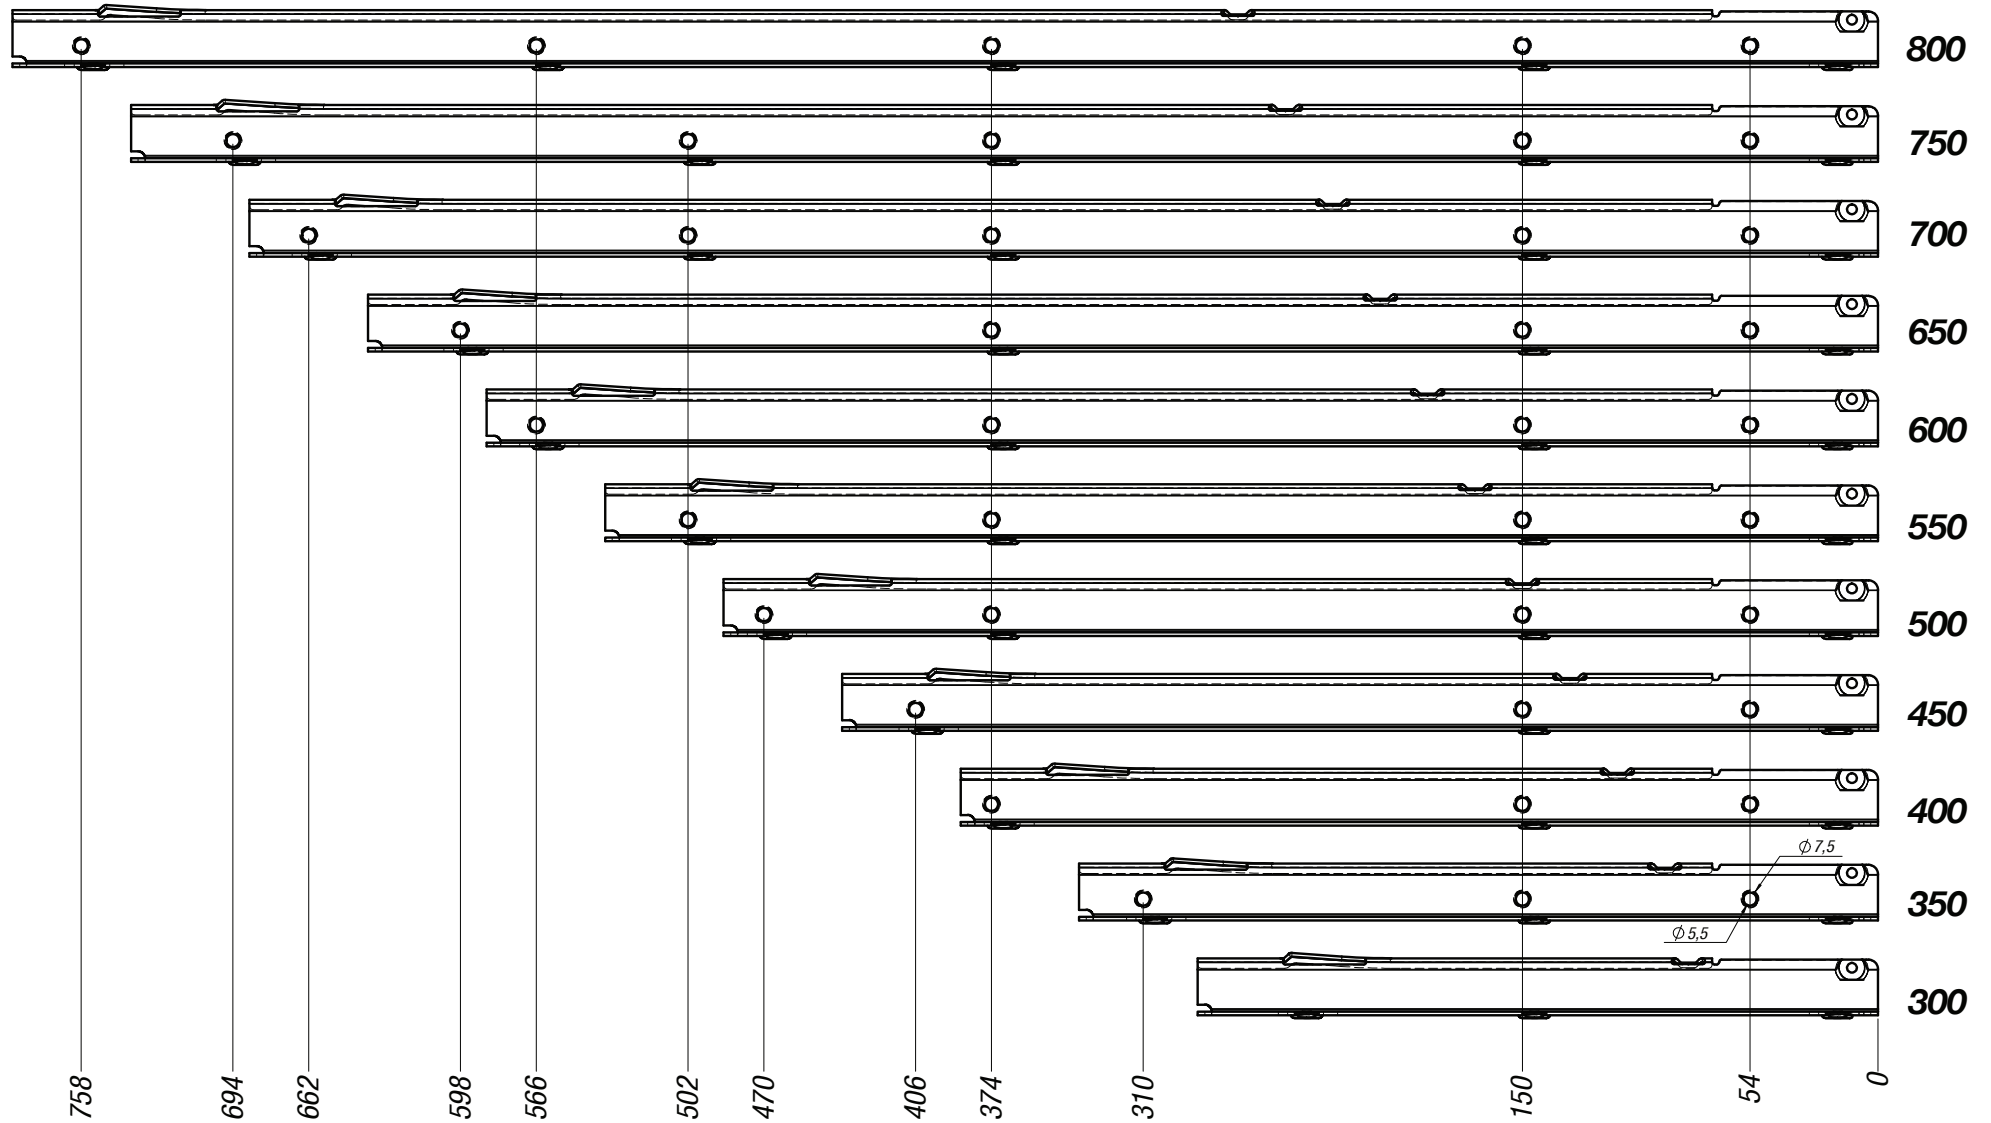

FR6500 Drawer member horizontal hole-pattern

www.fultererusa.com

FR6500 Drawer member vertical hole-pattern

Fulterer

www.fultererusa.com

FR6500 Cabinet member hole-pattern *Left shown (Right mirrored)*

www.fultererusa.com